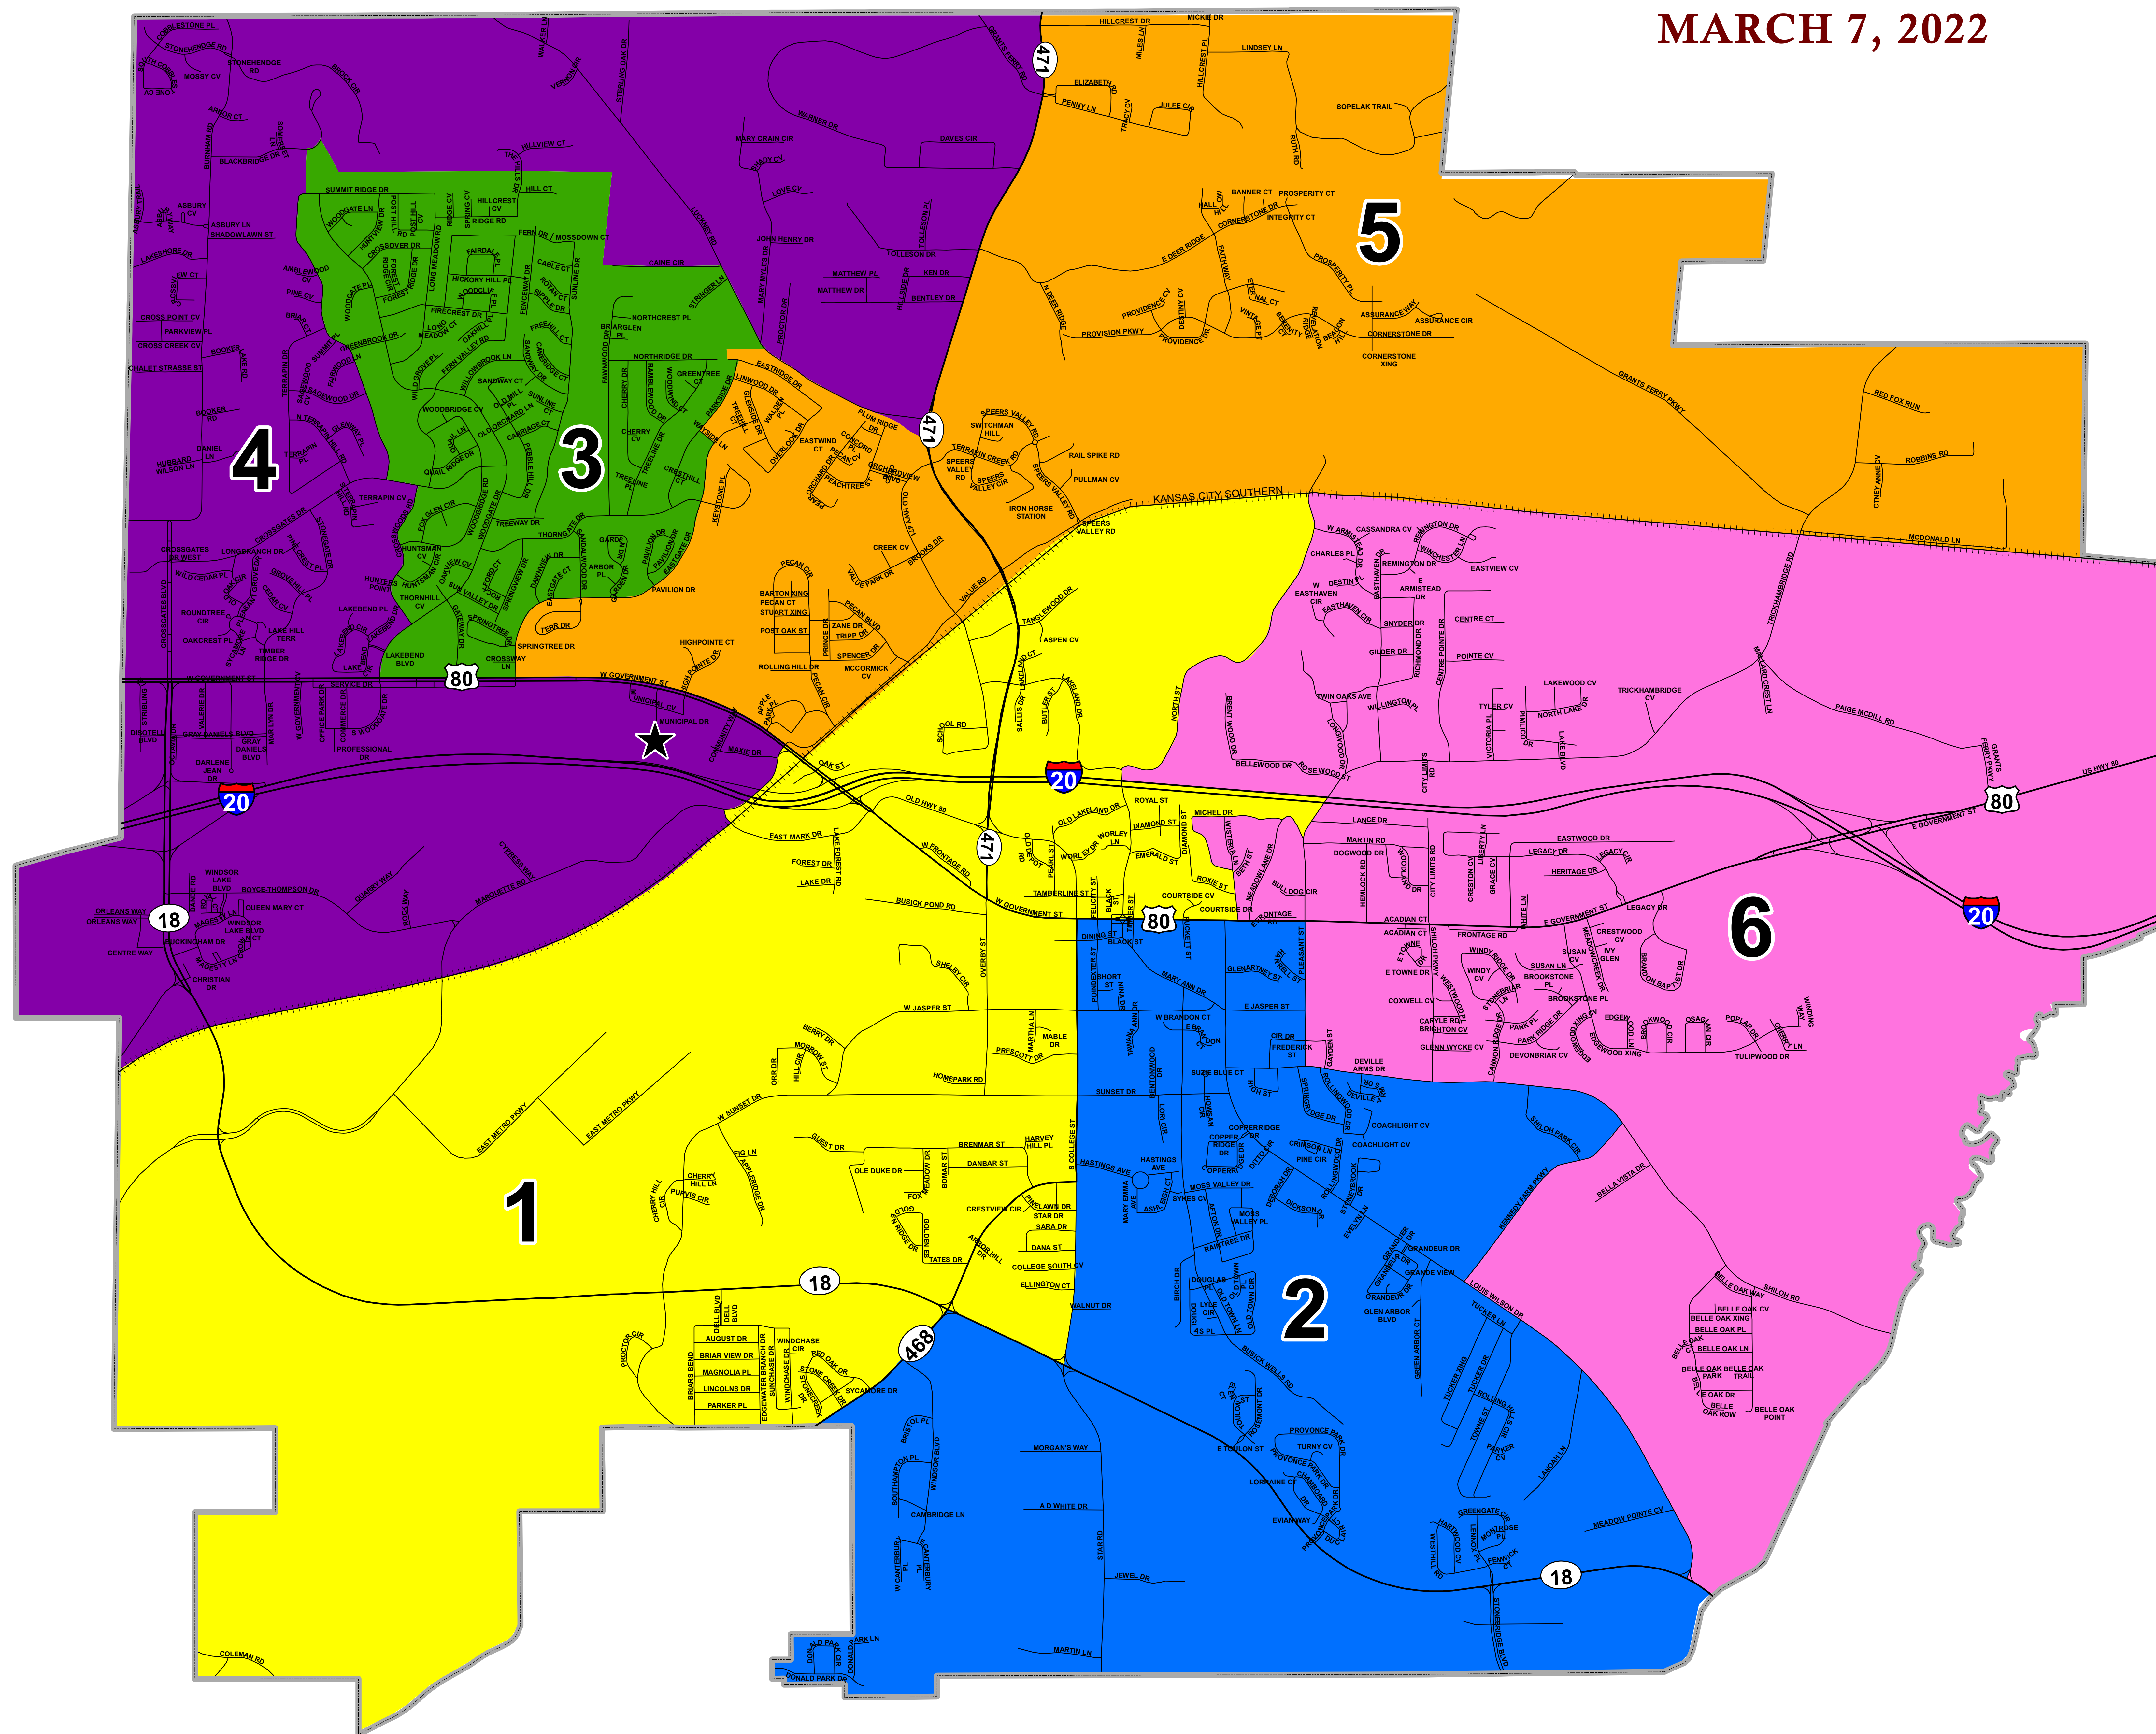

OFFICIAL WARD MAP

MARCH 7, 2022

BRANDON
MISSISSIPPI

LEGEND:

-  WARD 1
-  WARD 2
-  WARD 3
-  WARD 4
-  WARD 5
-  WARD 6

★ **POLLING LOCATION**
BRANDON CITY HALL
1000 MUNICIPAL DRIVE